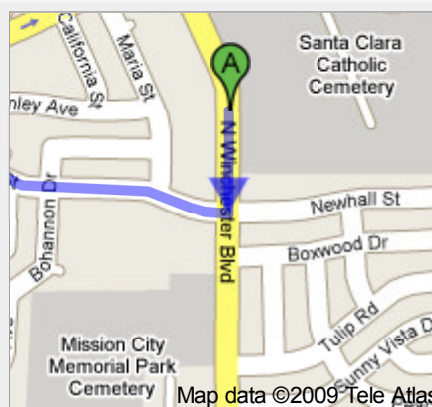

## Directions to 2500 El Camino Real, Santa Clara, CA 95051

2.2 mi – about 10 mins

### NOTE:

In Step 6, after turning left on Arroyo Dr. immediately turn right into the parking lot. This is the back parking lot of Mariani's and very close to the Banquet Entrance.

 466 N Winchester Blvd, Santa Clara, CA 95050

1. Head **south** on **N Winchester Blvd** toward **Newhall St**

go 0.1 mi  
total 0.1 mi

 2. Turn **right** at **Newhall St**

About 1 min

go 0.4 mi  
total 0.5 mi

3. Continue on **Scott Blvd**

About 2 mins

go 0.5 mi  
total 1.1 mi

 4. Turn **left** at **Benton St**

About 4 mins

go 0.6 mi  
total 1.6 mi

-  5. Turn **right** at **Las Palmas Dr**  
About 1 min

go 0.3 mi  
total 2.0 mi

Map data ©2009 Tele Atlas

-  6. Turn **left** at **Arroyo Dr**