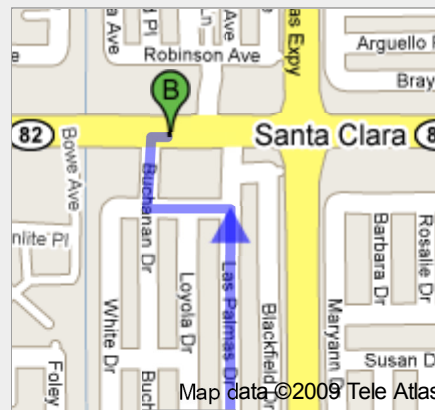

## Directions to 2500 El Camino Real, Santa Clara, CA 95051

2.2 mi – about 10 mins

### NOTE:

In Step 6, after turning left on Arroyo Dr. immediately turn right into the parking lot. This is the back parking lot of Mariani's and very close to the Banquet Entrance.

 466 N Winchester Blvd, Santa Clara, CA 95050

go 0.5 mi  
total 1.1 mi

 4. Turn **left** at **Benton St**

About 4 mins

go 0.6 mi  
total 1.6 mi

-  5. Turn **right** at **Las Palmas Dr**  
About 1 min

go 0.3 mi  
total 2.0 mi

Map data ©2009 Tele Atlas

-  6. Turn **left** at **Arroyo Dr**

go 0.1 mi  
total 2.1 mi

Map data ©2009 Tele Atlas

-  7. Turn **right** at **Buchanan Dr**

go 449 ft  
total 2.2 mi

-  8. Turn **right** at **CA-82/El Camino Real**  
Destination will be on the right  
About 1 min