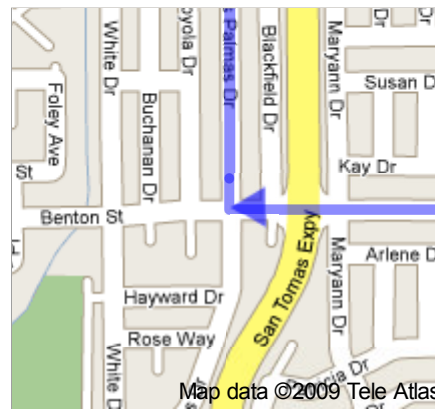

### NOTE:

In Step 6, after turning left on Arroyo Dr. immediately turn right into the parking lot. This is the back parking lot of Mariani's and very close to the Banquet Entrance.

 466 N Winchester Blvd, Santa Clara, CA 95050

1. Head **south** on **N Winchester Blvd** toward **Newhall St**

go 0.1 mi  
total 0.1 mi

 2. Turn **right** at **Newhall St**

About 1 min

go 0.4 mi  
total 0.5 mi

3. Continue on **Scott Blvd**

About 2 mins

go 0.5 mi  
total 1.1 mi

 4. Turn **left** at **Benton St**

About 4 mins

go 0.6 mi  
total 1.6 mi

-  5. Turn **right** at **Las Palmas Dr**  
About 1 min

go 0.3 mi  
total 2.0 mi

Map data ©2009 Tele Atlas

-  6. Turn **left** at **Arroyo Dr**

go 0.1 mi  
total 2.1 mi

Map data ©2009 Tele Atlas

-  7. Turn **right** at **Buchanan Dr**

go 449 ft  
total 2.2 mi

-  8. Turn **right** at **CA-82/El Camino Real**  
Destination will be on the right  
About 1 min