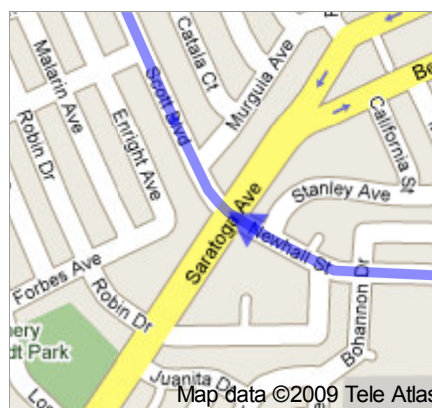

## Directions to 2500 El Camino Real, Santa Clara, CA 95051

2.2 mi – about 10 mins

### NOTE:

In Step 6, after turning left on Arroyo Dr. immediately turn right into the parking lot. This is the back parking lot of Mariani's and very close to the Banquet Entrance.

 466 N Winchester Blvd, Santa Clara, CA 95050

1. Head **south** on **N Winchester Blvd** toward **Newhall St**

go 0.1 mi  
total 0.1 mi

 2. Turn **right** at **Newhall St**

About 1 min

go 0.4 mi  
total 0.5 mi

3. Continue on **Scott Blvd**

About 2 mins

go 0.5 mi  
total 1.1 mi

 4. Turn **left** at **Benton St**

About 4 mins

go 0.6 mi  
total 1.6 mi

-  5. Turn **right** at **Las Palmas Dr**  
About 1 min

go 0.3 mi  
total 2.0 mi

Map data ©2009 Tele Atlas

-  6. Turn **left** at **Arroyo Dr**