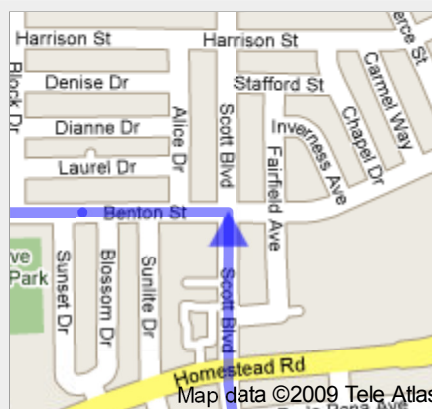

## Directions to 2500 El Camino Real, Santa Clara, CA 95051

2.2 mi – about 10 mins

### NOTE:

In Step 6, after turning left on Arroyo Dr. immediately turn right into the parking lot. This is the back parking lot of Mariani's and very close to the Banquet Entrance.

 466 N Winchester Blvd, Santa Clara, CA 95050

1. Head **south** on **N Winchester Blvd** toward **Newhall St**

go 0.1 mi  
total 0.1 mi

 2. Turn **right** at **Newhall St**

About 1 min

go 0.4 mi  
total 0.5 mi

3. Continue on **Scott Blvd**

About 2 mins

go 0.5 mi  
total 1.1 mi

 4. Turn **left** at **Benton St**

About 4 mins

go 0.6 mi  
total 1.6 mi

-  5. Turn **right** at **Las Palmas Dr**  
About 1 min

go 0.3 mi  
total 2.0 mi

Map data ©2009 Tele Atlas

-  6. Turn **left** at **Arroyo Dr**